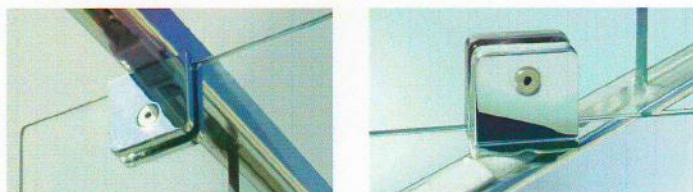

Pivot System

180 Degree Pivot Hinge

Available Colours

Bright Silver

Matt Silver

White